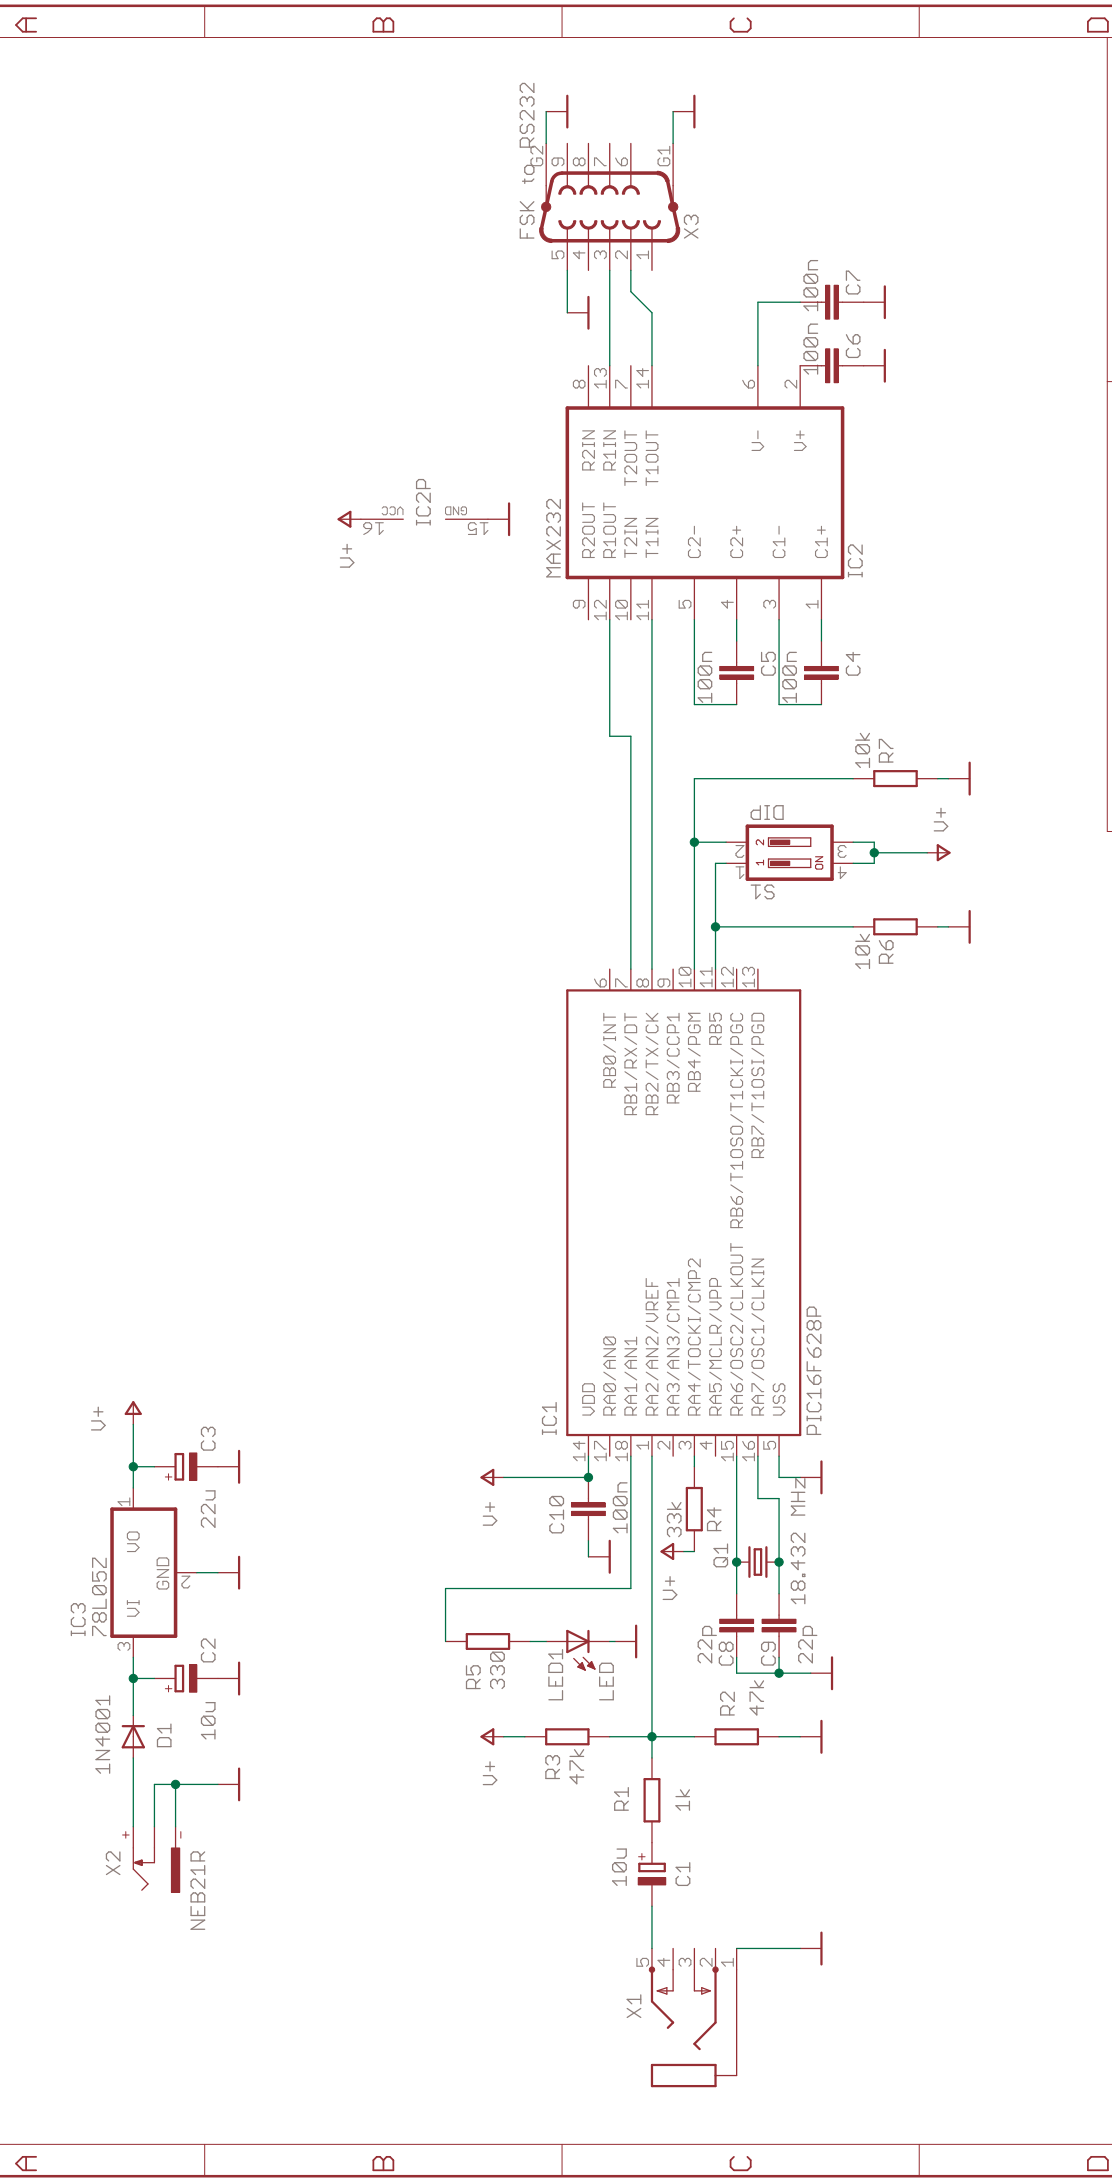

1 2 3 4 5 6

FSK to RS232 v07
 2-5-2010 15:55:26
 Sheet: 1/1

discriminator.nl

1 2 3 4 5 6